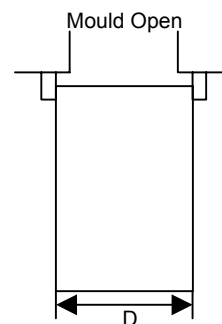

Standard Mould Curtains (All dimensions in centimetres)			
Model	Height	Width (fully open)	Price (per pair)
MS-30	30	60	£122.00
MS-40	40	60	£140.00
MS-50	50	60	£146.00
MS-60	60	60	£162.00

Standard Mould Skirts (All dimensions in centimetres)				
Model	A	B	C	Price Each
S-20	20	41	20	£85.00
S-25	25	43	25	£85.00
S-30	30	46	30	£88.00
S-35	35	48	35	£91.00
S-40	40	51	40	£94.00
S-45	45	53	45	£106.00
S-50	50	56	50	£110.00
S-55	55	58	55	£114.00
S-60	60	60	60	£118.00
S-65	65	63	65	£122.00
S-70	70	66	70	£134.00
S-75	75	69	75	£142.00
S-80	80	71	80	£146.00
S-85	85	74	85	£155.00

## Standard In-Line Mould Chutes

(All dimensions in centimetres)

Model	Open Length A	Clearance Height B	Chute Length C	Open Width D	Chute Height E	Chute Width F	Price Each
IMC-20	20	15	51	20	10	15	£106.00
IMC-25	25	15	56	25	13	18	£106.00
IMC-30	30	15	63	30	15	20	£110.00
IMC-35	35	18	68	35	15	20	£114.00
IMC-40	40	21	74	40	18	23	£118.00
IMC-45	45	21	79	45	20	25	£130.00
IMC-50	50	23	84	50	20	25	£138.00
IMC-55	55	26	89	55	23	28	£142.00
IMC-60	60	30	94	60	23	30	£146.00
IMC-65	65	30	99	65	23	30	£147.00
IMC-70	70	33	104	70	23	30	£148.00
IMC-75	75	33	109	75	24	32	£149.00
IMC-80	80	35	114	80	24	32	£150.00
IMC-85	85	35	119	85	25	34	£151.00
IMC-90	90	37	124	90	25	34	£152.00

## Standard Right Angle Mould Chutes

(All dimensions in centimetres)

Model	Open Length A	Clearance Height B	Chute Length C	Open Width D	Chute Height E	Chute Width F	Price Each
RMC-20	20	15	45	20	10	12	£106.00
RMC-25	25	20	61	20	13	15	£106.00
RMC-30	30	23	70	25	15	18	£110.00
RMC-35	35	25	71	25	15	18	£114.00
RMC-40	40	25	79	30	18	20	£118.00
RMC-45	45	25	83	35	20	20	£130.00
RMC-50	50	28	89	35	20	20	£138.00
RMC-55	55	30	96	40	20	23	£142.00
RMC-60	60	35	101	45	23	25	£146.00
RMC-65	65	35	107	45	23	25	£147.00
RMC-70	70	35	114	45	23	25	£148.00
RMC-75	75	40	119	50	25	28	£149.00
RMC-80	80	40	125	50	25	28	£150.00
RMC-85	85	40	132	55	27	30	£151.00
RMC-90	90	45	138	55	27	30	£152.00