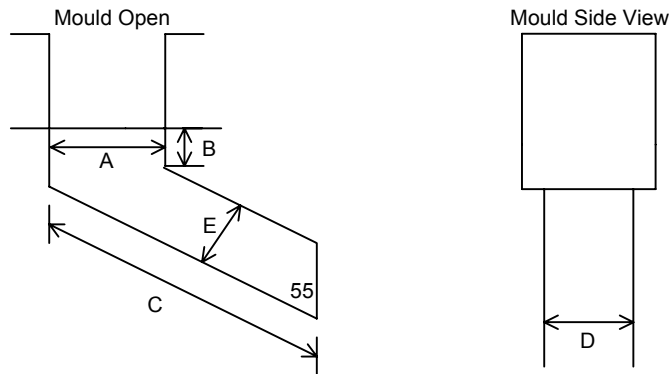

Standard Mould Curtains (All dimensions in centimetres)			
Model	Height	Width (fully open)	Price (per pair)
MS-30	30	60	£122.00
MS-40	40	60	£140.00
MS-50	50	60	£146.00
MS-60	60	60	£162.00

Standard Mould Skirts (All dimensions in centimetres)				
Model	A	B	C	Price Each
S-20	20	41	20	£85.00
S-25	25	43	25	£85.00
S-30	30	46	30	£88.00
S-35	35	48	35	£91.00
S-40	40	51	40	£94.00
S-45	45	53	45	£106.00
S-50	50	56	50	£110.00
S-55	55	58	55	£114.00
S-60	60	60	60	£118.00
S-65	65	63	65	£122.00
S-70	70	66	70	£134.00
S-75	75	69	75	£142.00
S-80	80	71	80	£146.00
S-85	85	74	85	£155.00

## Standard In-Line Mould Chutes

(All dimensions in centimetres)

Model	Open Length A	Clearance Height B	Chute Length C	Open Width D	Chute Height E	Chute Width F	Price Each
IMC-20	20	15	51	20	10	15	£106.00
IMC-25	25	15	56	25	13	18	£106.00
IMC-30	30	15	63	30	15	20	£110.00
IMC-35	35	18	68	35	15	20	£114.00
IMC-40	40	21	74	40	18	23	£118.00
IMC-45	45	21	79	45	20	25	£130.00
IMC-50	50	23	84	50	20	25	£138.00
IMC-55	55	26	89	55	23	28	£142.00
IMC-60	60	30	94	60	23	30	£146.00
IMC-65	65	30	99	65	23	30	£147.00
IMC-70	70	33	104	70	23	30	£148.00
IMC-75	75	33	109	75	24	32	£149.00
IMC-80	80	35	114	80	24	32	£150.00
IMC-85	85	35	119	85	25	34	£151.00
IMC-90	90	37	124	90	25	34	£152.00

## Standard Right Angle Mould Chutes

(All dimensions in centimetres)

Model	Open Length A	Clearance Height B	Chute Length C	Open Width D	Chute Height E	Chute Width F	Price Each
RMC-20	20	15	45	20	10	12	£106.00
RMC-25	25	20	61	20	13	15	£106.00
RMC-30	30	23	70	25	15	18	£110.00
RMC-35	35	25	71	25	15	18	£114.00
RMC-40	40	25	79	30	18	20	£118.00
RMC-45	45	25	83	35	20	20	£130.00
RMC-50	50	28	89	35	20	20	£138.00
RMC-55	55	30	96	40	20	23	£142.00
RMC-60	60	35	101	45	23	25	£146.00
RMC-65	65	35	107	45	23	25	£147.00
RMC-70	70	35	114	45	23	25	£148.00
RMC-75	75	40	119	50	25	28	£149.00
RMC-80	80	40	125	50	25	28	£150.00
RMC-85	85	40	132	55	27	30	£151.00
RMC-90	90	45	138	55	27	30	£152.00