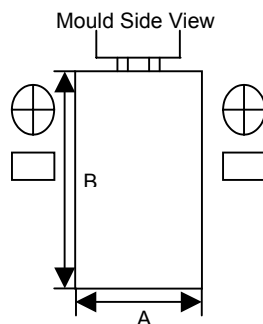

Standard Mould Curtains (All dimensions in centimetres)			
Model	Height	Width (fully open)	Price (per pair)
MS-30	30	60	£122.00
MS-40	40	60	£140.00
MS-50	50	60	£146.00
MS-60	60	60	£162.00

Standard Mould Skirts (All dimensions in centimetres)				
Model	A	B	C	Price Each
S-20	20	41	20	£85.00
S-25	25	43	25	£85.00
S-30	30	46	30	£88.00
S-35	35	48	35	£91.00
S-40	40	51	40	£94.00
S-45	45	53	45	£106.00
S-50	50	56	50	£110.00
S-55	55	58	55	£114.00
S-60	60	60	60	£118.00
S-65	65	63	65	£122.00
S-70	70	66	70	£134.00
S-75	75	69	75	£142.00
S-80	80	71	80	£146.00
S-85	85	74	85	£155.00

## Standard In-Line Mould Chutes

(All dimensions in centimetres)

Model	Open Length A	Clearance Height B	Chute Length C	Open Width D	Chute Height E	Chute Width F	Price Each
IMC-20	20	15	51	20	10	15	£106.00
IMC-25	25	15	56	25	13	18	£106.00
IMC-30	30	15	63	30	15	20	£110.00
IMC-35	35	18	68	35	15	20	£114.00
IMC-40	40	21	74	40	18	23	£118.00
IMC-45	45	21	79	45	20	25	£130.00
IMC-50	50	23	84	50	20	25	£138.00
IMC-55	55	26	89	55	23	28	£142.00
IMC-60	60	30	94	60	23	30	£146.00
IMC-65	65	30	99	65	23	30	£147.00
IMC-70	70	33	104	70	23	30	£148.00
IMC-75	75	33	109	75	24	32	£149.00
IMC-80	80	35	114	80	24	32	£150.00
IMC-85	85	35	119	85	25	34	£151.00
IMC-90	90	37	124	90	25	34	£152.00

## Standard Right Angle Mould Chutes

(All dimensions in centimetres)

Model	Open Length A	Clearance Height B	Chute Length C	Open Width D	Chute Height E	Chute Width F	Price Each
RMC-20	20	15	45	20	10	12	£106.00
RMC-25	25	20	61	20	13	15	£106.00
RMC-30	30	23	70	25	15	18	£110.00
RMC-35	35	25	71	25	15	18	£114.00
RMC-40	40	25	79	30	18	20	£118.00
RMC-45	45	25	83	35	20	20	£130.00
RMC-50	50	28	89	35	20	20	£138.00
RMC-55	55	30	96	40	20	23	£142.00
RMC-60	60	35	101	45	23	25	£146.00
RMC-65	65	35	107	45	23	25	£147.00
RMC-70	70	35	114	45	23	25	£148.00
RMC-75	75	40	119	50	25	28	£149.00
RMC-80	80	40	125	50	25	28	£150.00
RMC-85	85	40	132	55	27	30	£151.00
RMC-90	90	45	138	55	27	30	£152.00