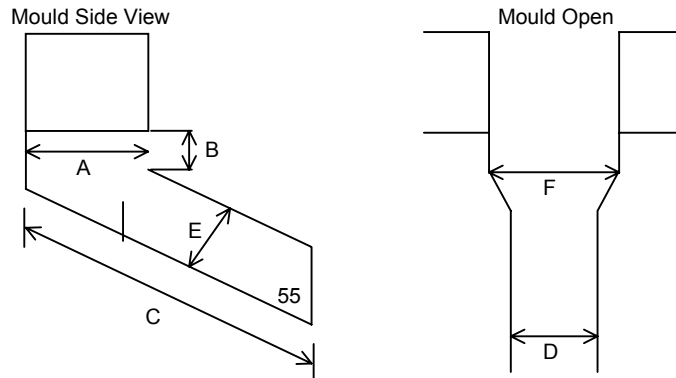

## Standard In-Line Mould Chutes

(All dimensions in centimetres)

Model	Open Length A	Clearance Height B	Chute Length C	Open Width D	Chute Height E	Chute Width F	Price Each
IMC-20	20	15	51	20	10	15	£106.00
IMC-25	25	15	56	25	13	18	£106.00
IMC-30	30	15	63	30	15	20	£110.00
IMC-35	35	18	68	35	15	20	£114.00
IMC-40	40	21	74	40	18	23	£118.00
IMC-45	45	21	79	45	20	25	£130.00
IMC-50	50	23	84	50	20	25	£138.00
IMC-55	55	26	89	55	23	28	£142.00
IMC-60	60	30	94	60	23	30	£146.00
IMC-65	65	30	99	65	23	30	£147.00
IMC-70	70	33	104	70	23	30	£148.00
IMC-75	75	33	109	75	24	32	£149.00
IMC-80	80	35	114	80	24	32	£150.00
IMC-85	85	35	119	85	25	34	£151.00
IMC-90	90	37	124	90	25	34	£152.00

## Standard Right Angle Mould Chutes

(All dimensions in centimetres)

Model	Open Length A	Clearance Height B	Chute Length C	Open Width D	Chute Height E	Chute Width F	Price Each
RMC-20	20	15	45	20	10	12	£106.00
RMC-25	25	20	61	20	13	15	£106.00
RMC-30	30	23	70	25	15	18	£110.00
RMC-35	35	25	71	25	15	18	£114.00
RMC-40	40	25	79	30	18	20	£118.00
RMC-45	45	25	83	35	20	20	£130.00
RMC-50	50	28	89	35	20	20	£138.00
RMC-55	55	30	96	40	20	23	£142.00
RMC-60	60	35	101	45	23	25	£146.00
RMC-65	65	35	107	45	23	25	£147.00
RMC-70	70	35	114	45	23	25	£148.00
RMC-75	75	40	119	50	25	28	£149.00
RMC-80	80	40	125	50	25	28	£150.00
RMC-85	85	40	132	55	27	30	£151.00
RMC-90	90	45	138	55	27	30	£152.00